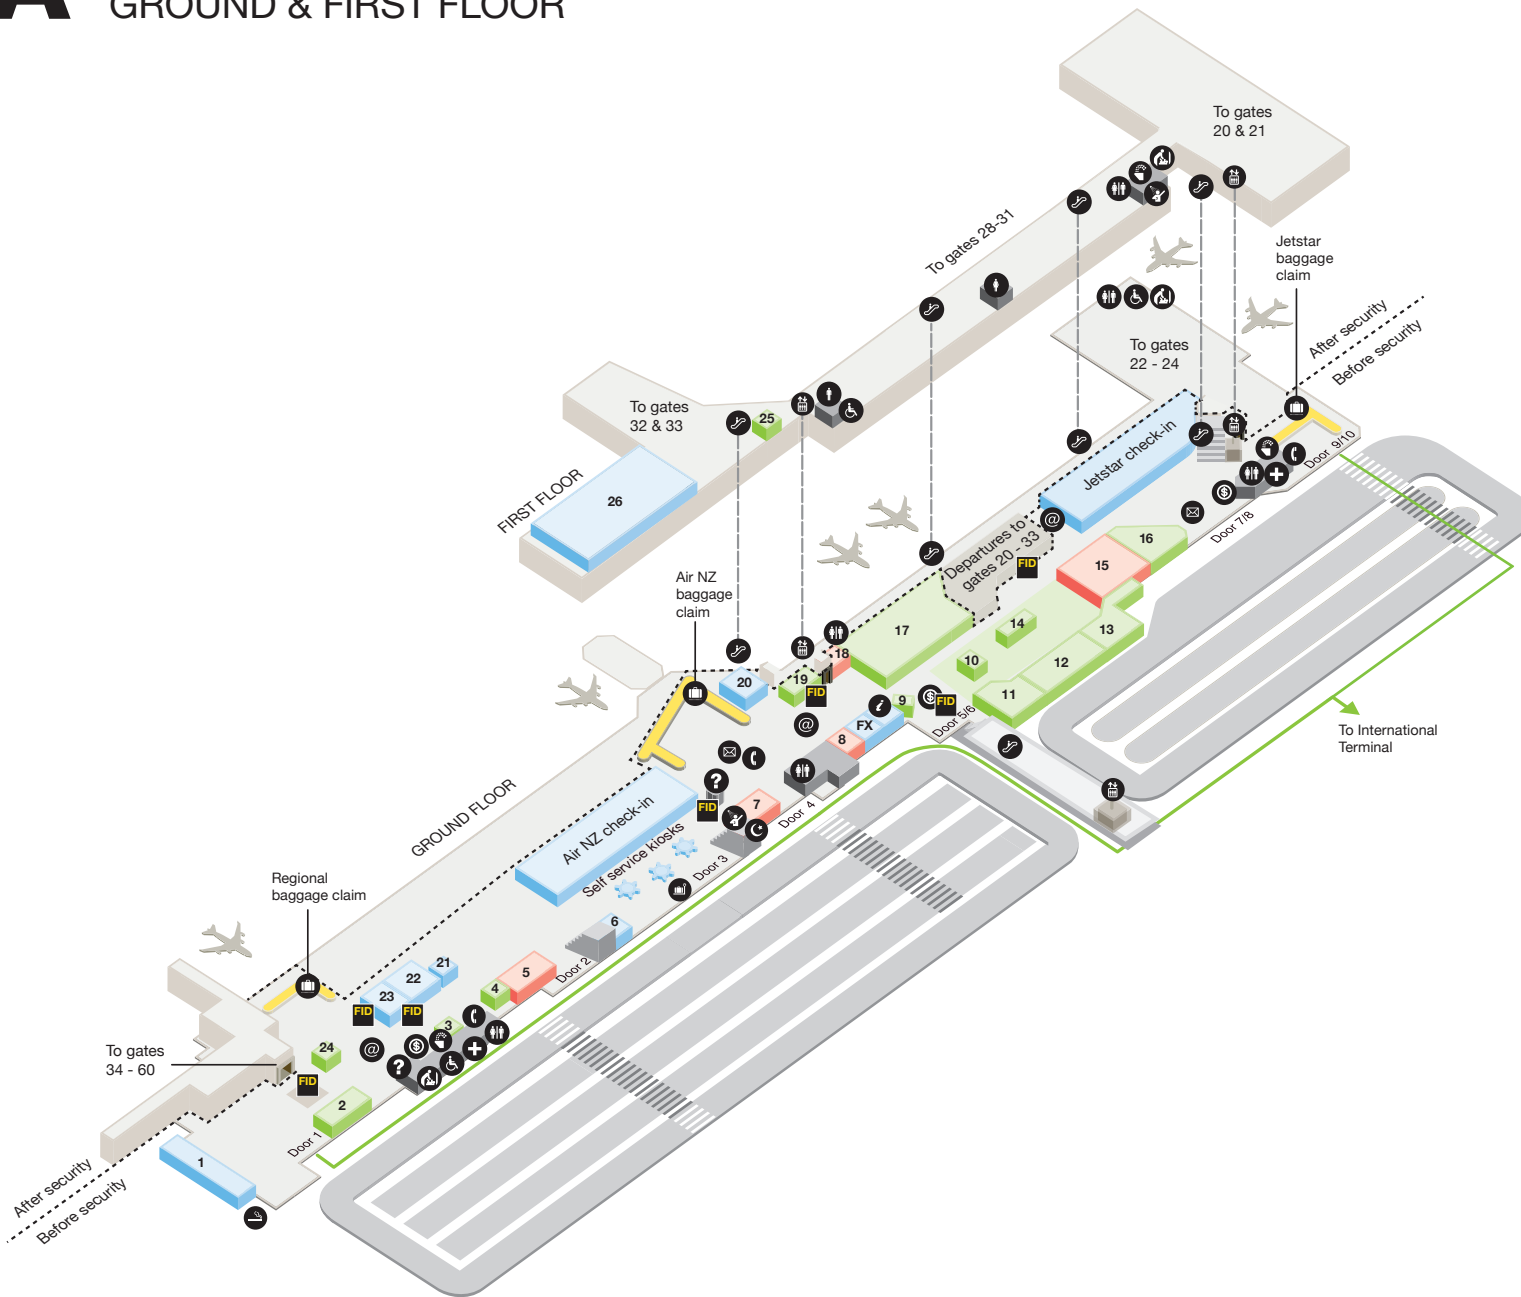

AUCKLAND AIRPORT DOMESTIC TERMINAL GROUND & FIRST FLOOR

SHOPPING

- 5** News Travels
- 7** Carri-On
- 8** Sunglass Hut
- 15** Relay
- 18** TravelPharm

FOOD & BEVERAGE

- 2** The River Café
- 3** Velluto Café
- 4** Dunkin' Donuts
- 9** Dunkin' Donuts
- 10** Tank Juice Bar
- 11** Hayama Sushi
- 12** McDonalds
- 13** Sumo Salad
- 14** Take Off Espresso
- 16** Espresso Plus
- 17** The Bach Alehouse
- 19** Wishbone
- 24** Retro Espresso
- 25** Velluto Café

AIRPORT SERVICES

- 1** Koru Valet Parking
- 6** Access to Conference Centre
- 20** Air NZ bag services
- 21** Oversize baggage
- 22** Great Barrier Airlines
- 23** FlyMySky Checkin
- 26** Koru Lounge
- FX** Travelex

KEY

- Escalator
- Showers
- First aid
- Telephones
- Visitor Information (i-Site)
- Lifts
- Smoking area
- Baby changing rooms
- Toilets
- Accessible
- ATM
- Internet
- Mailbox
- Help desk
- Drinking fountain
- Self weighing booth (bags)
- Bag claim
- Muslim prayer room
- Flight Information Display
- Inter-terminal walkway
- Before/after security